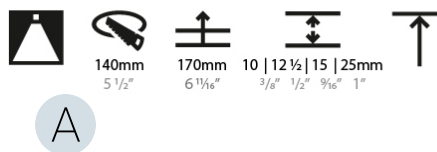

ELECTRICAL

Lamp Type: LED (Zhaga Standard)
Input Wattage (W): 13.2 / 16.5
Total Output Wattage (W): 12.1 / 14.7
Dimming: Tri-Mode (Non-Dimming and Phase Dimming (120Vac only) and 0-10V Dimming)
Driver Included: No
Driver Location: Recessed Housing
Driver Type: Constant Current - Universal
Driver Class: Class 2
Housing: See components
Input Voltage (V): 120 - 277
Constant Current (MA): 350

LED

Number of LEDs: 1
Color Temperature (°K): 2700 / 3000 / 3500 / 4000
Max. Delivered Lumen (lm): 814 / 877 / 911 / 930
Nominal Lumen (lm): 1246 / 1342 / 1396 / 1424
CRI: >90 CRI
Efficiency (%): 90.5
Lamp Life (hrs): 50000
Upon Request: RGB-W Tunable White Special Color Temperature Special LED

OPTICAL

Reflector°: 10
Optic°: Lens Pack - No Lens / Linear Spread Lens / Honeycomb / Spread Lens
Upon Request: Special Beam Angles

RATINGS AND CERTIFICATIONS

382, F 416-247-9319, www.zaneen.com

Not to be used in conjunction with other products. This is the end of the existing Model #. For assistance on 'custom' specifications, contact zteam@zaneen.com. In a constant effort to supply the best product, we reserve the right to change specifications or materials without notice. The most recent specification sheets are found at zaneen.com

IP rating: IP20